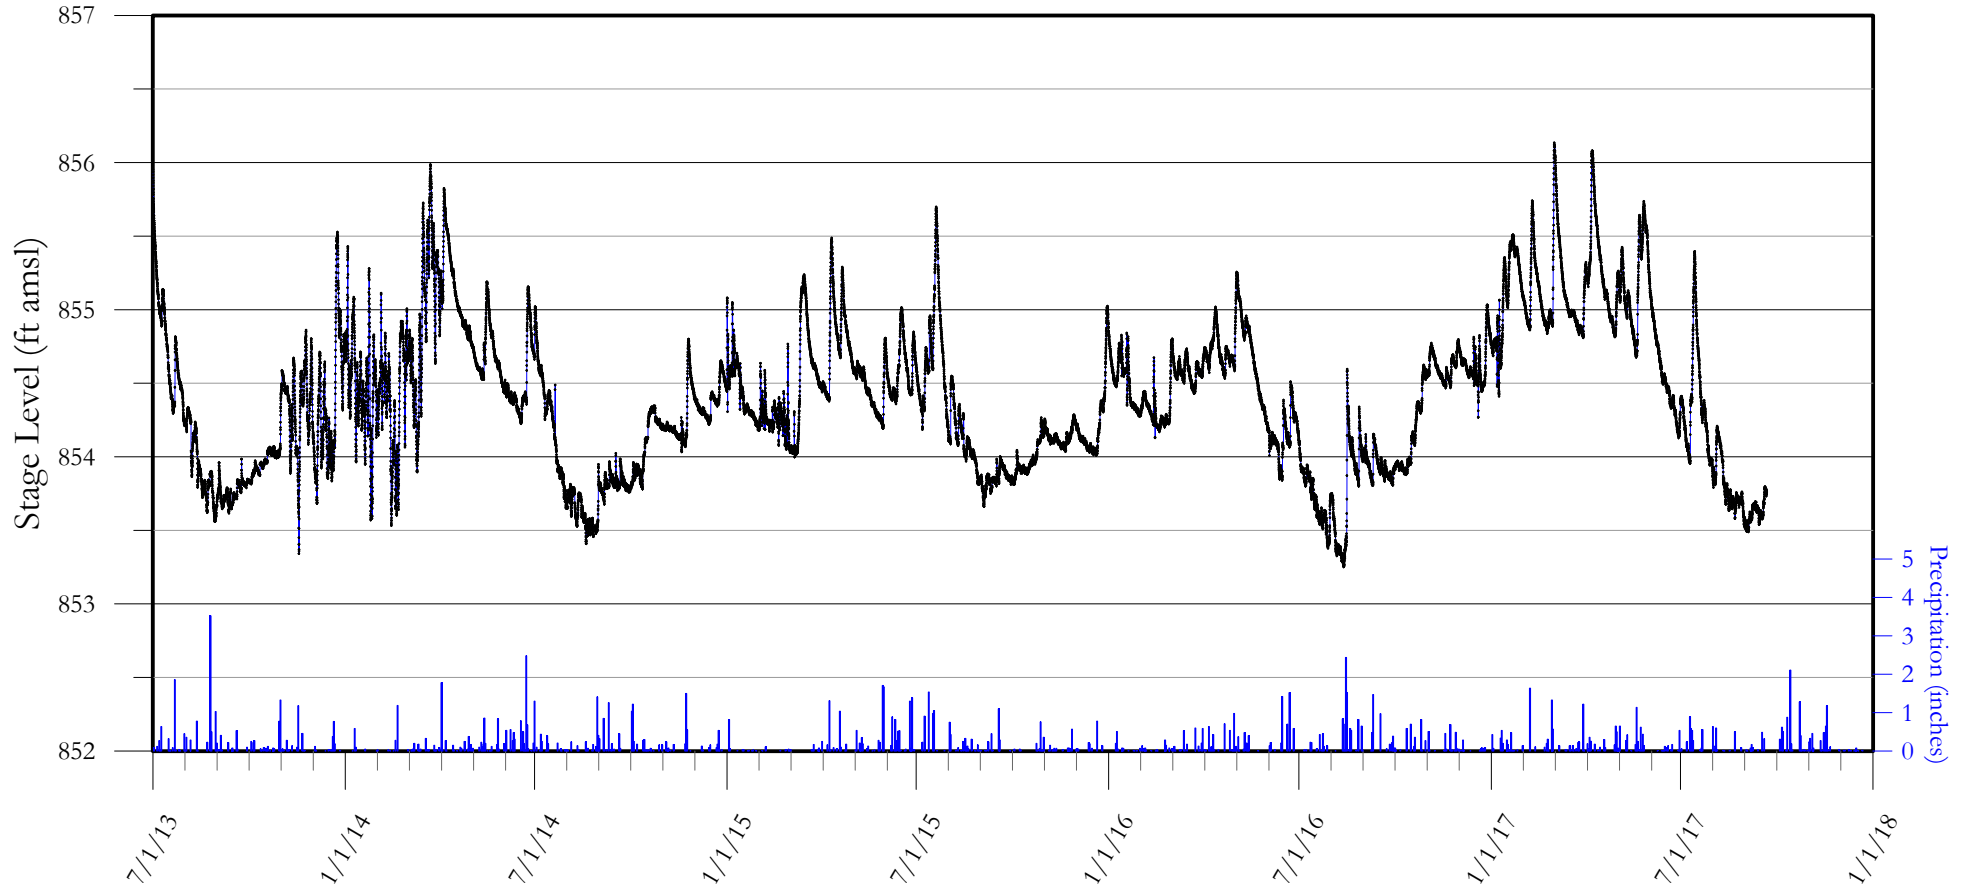

Gage 4 Stream Stage Prairie River at Needham

Project: SMF

Location

River: Prairie River
Road Crossing: Needham

Weather Station

MAWN at Constantine

1789 E. Bristol Street, Suite B
Elkhart, Indiana 46514
Ph: (574)266-5300
Fax: (574) 266-1795